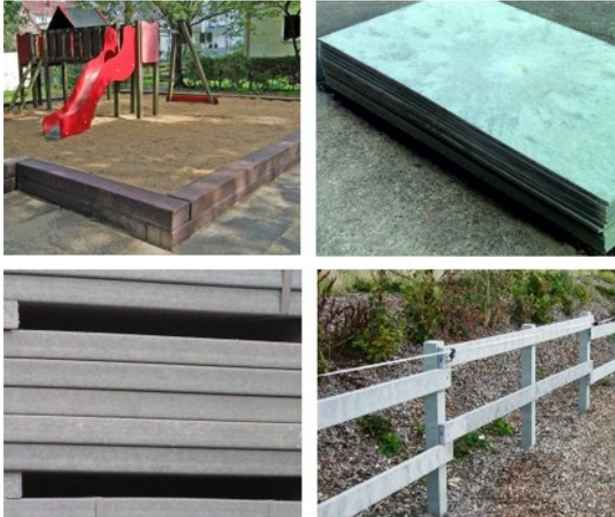

FORMING THE FUTURE

Lumber

Lumber

Recycled plastic is available as boards, posts, panels and sheets to suit any application. We have a vast stock of lumber in a wide variety of lengths up to 3000mm, widths and thicknesses from 25mm to 160mm.

Our lumber products include

- Square Posts
- Board Profiles
- Fence Panels
- Round Poles
- Cross Profile Posts
- Square Poles
- Tongue and Groove
- Sheets
- U Shaped Beams
- Sleepers

Products consist of high quality pre-processed recycled plastics. Available in brown, grey or black colour - products are subject to some colour variations. Dimensions may vary +/- 1.5% depending on temperature conditions.