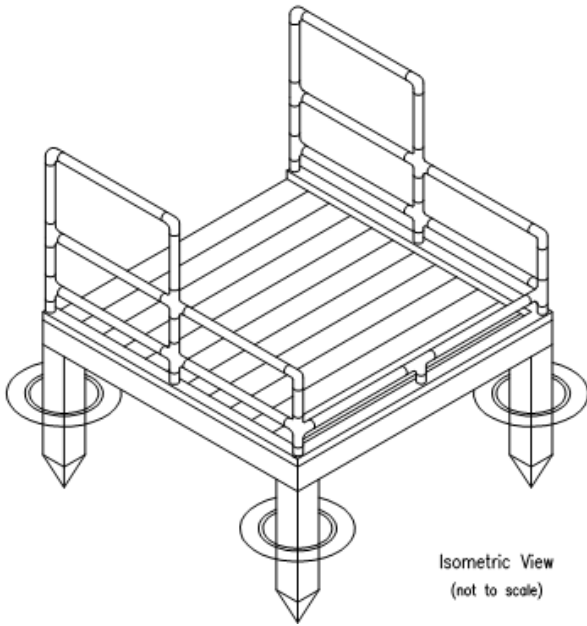

EXAMPLES OF WHEELCHAIR ACCESS FISHING PEGGS