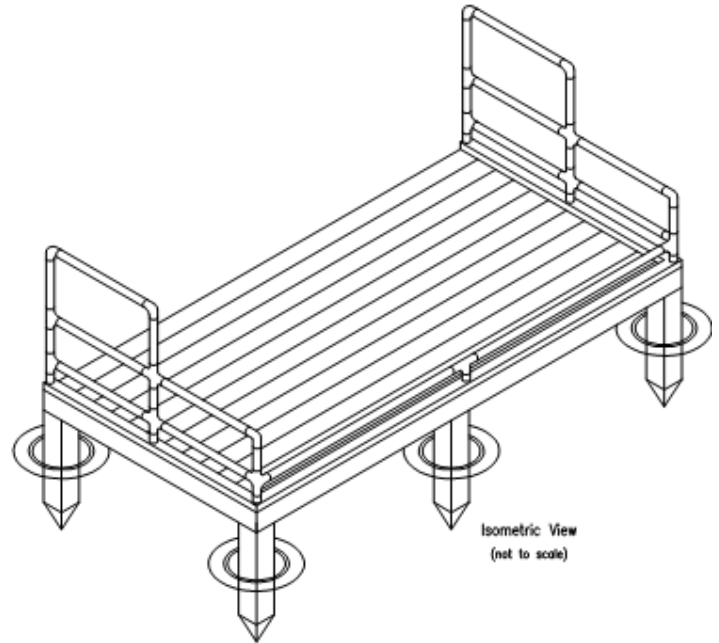

EXAMPLES OF WHEELCHAIR ACCESS FISHING PEGGS