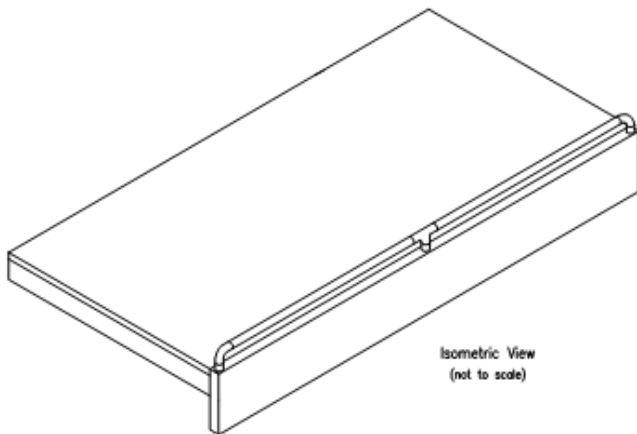

EXAMPLES OF WHEELCHAIR ACCESS FISHING PEGGS