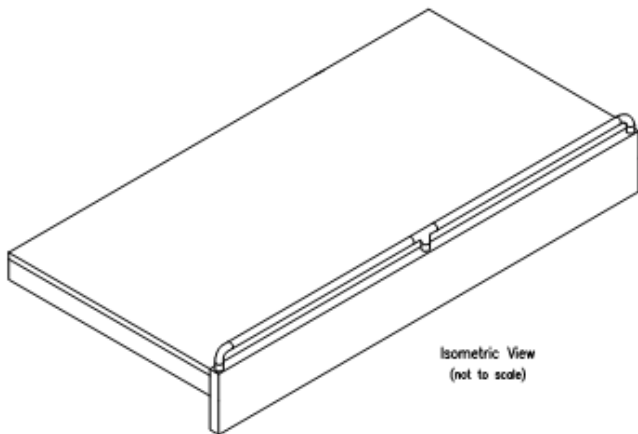

EXAMPLES OF WHEELCHAIR ACCESS FISHING PEGGS