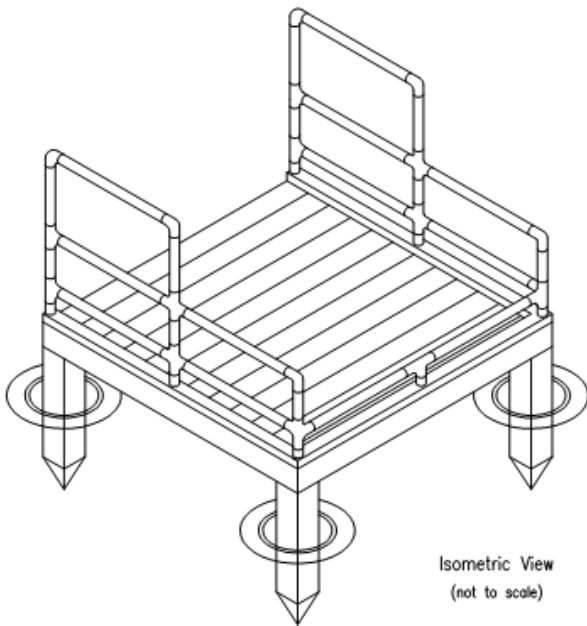

EXAMPLES OF WHEELCHAIR ACCESS FISHING PEGGS