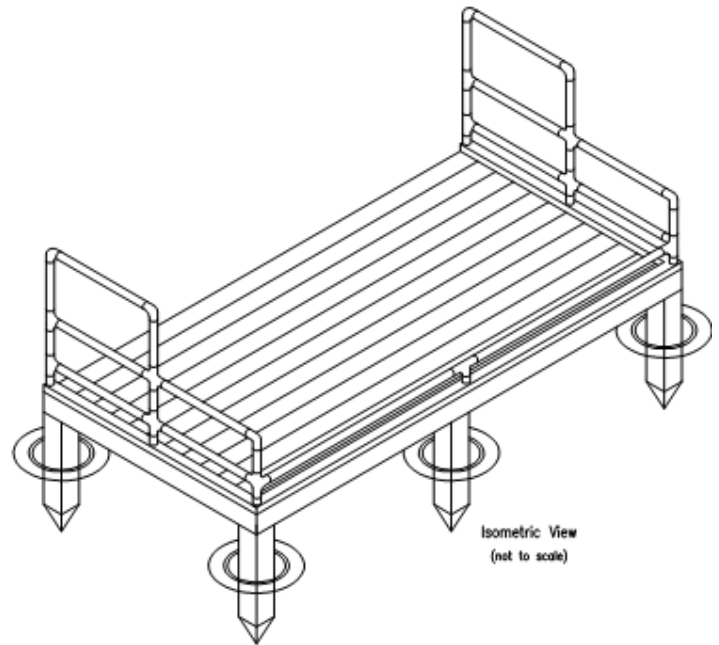

EXAMPLES OF WHEELCHAIR ACCESS FISHING PEGGS